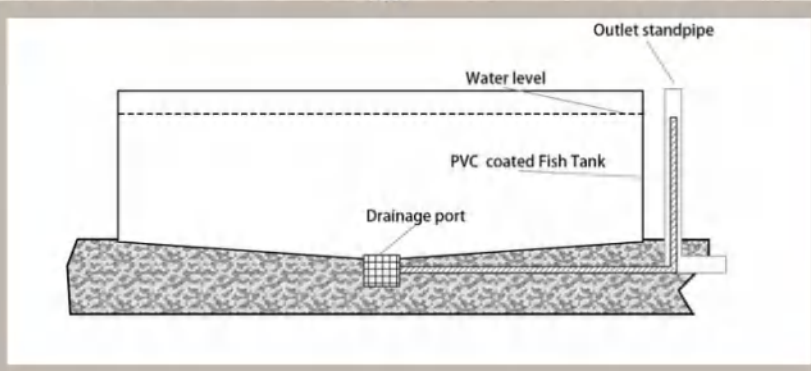

Barramundi

BIOFLOC TANKS

TABLE OF CONTENTS 2022 Catalog

- 1 Round-Fish Pool
- 2 Square-Fish Pond
- 3 Self-Support-Fish Tank
- 4 Details-Fish Tanks
- 5 Custom-Aquaculture Tanks
- CONTACT PAGE**

Round Shape Fish Pool

aquaculture/biofloc tanks

1

🔥 Most Buyer's Choice

- Safety: 6P free fabric material
- Good Design: floor slope, water flow to clean the tank.
- Small Package: 10m³ tank, packing 0.33m³.
- Custom Available: custom service even for 1 tank.
- Size: from 500L to 1,000,000L.